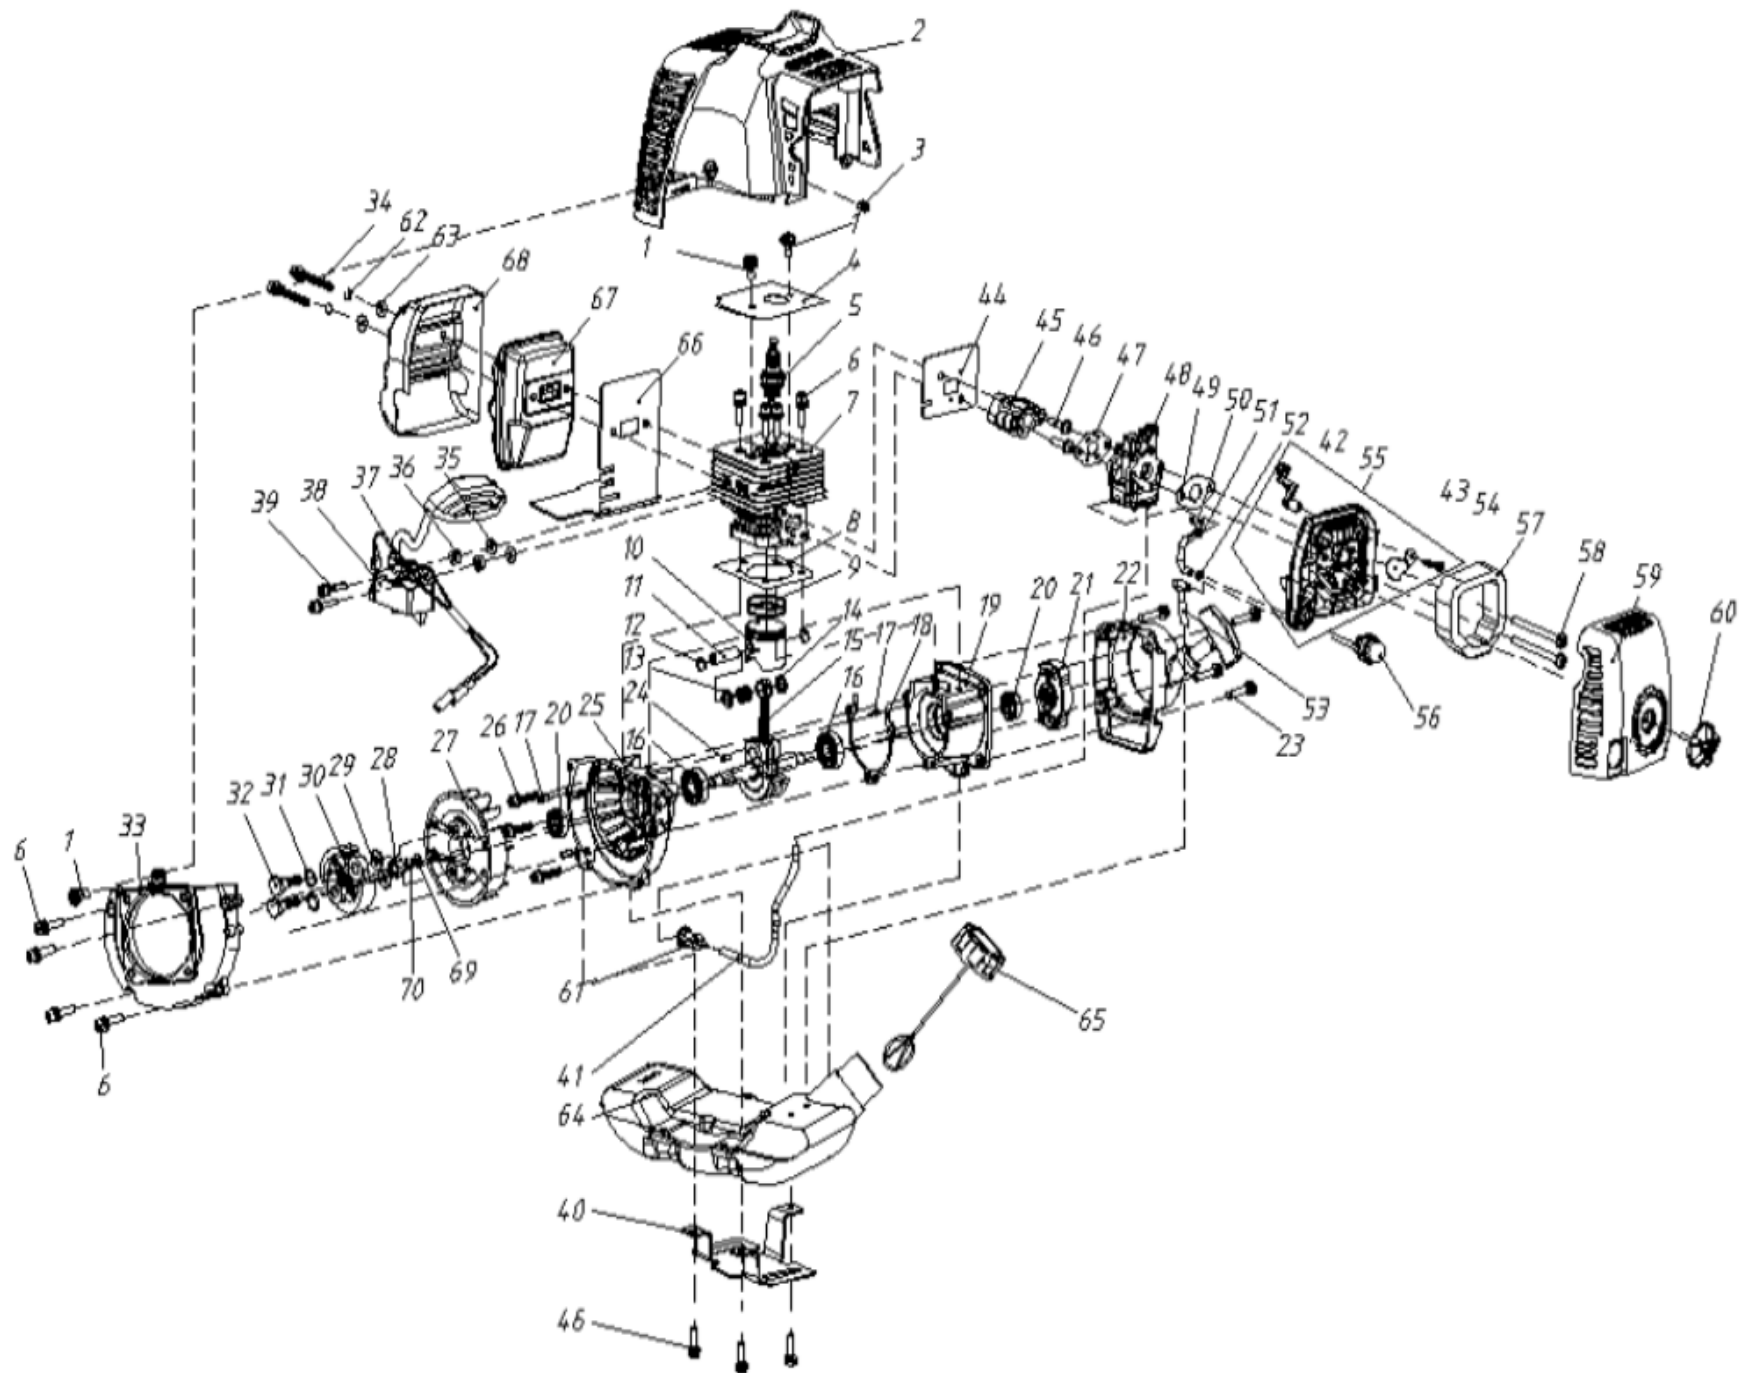

RPB 260 2021 - engine			
Pozice	Obj.číslo	Popis	Počet
1	03020020053	Screw M5*12	3
2	70030030625	Cylinder cover	1
3	02080020012	Ignition wire retaining sleeve	1
4	02020160187	Top air guide plate of cylinder block	1
5	03130010013	Spark	1
6	03010010062	Screw M5*20	8
7	70070130001	Cylinder	1
8	02070010020	Cylinder gasket	1
9	02020020003	Ring ,piston	2
10	02010020006	Piston	1
11	2020010047	Pin ,piston	1
12	02020030017	Ring, snap	2
13	03090020018	Small head needle bearding	1
14	02020150007	Check out the gasket	2
15	02020120066	Crank shaft assy	1
16	03090010028	Bearing	2
17	03060010002	Pin	4
18	02070010110	Crank gasket	1
19	70070050002	Rear crankcase	1
20	3100010045	Oil seal	2
21	02050100005	Start pully	1
22	02050070002	Starter	1
23	03020020027	Srew M5*16	4
24	03070010001	woodruff key	1
25	70070050001	Front crankcase	1
26	03010010069	Srew M5*30	3
27	02050030018	Magneto rotor	1
28	03030020003	Nut M8	1
29	03040050052	washer	2
30	02050160022	Clutch assy	1
31	03040050042	washer	2
32	02020130001	Clutch bolt	2
33	70070030024	Fan cover	1
34	03010010049	Srew M5*50	2
35	03040010008	washer	2
36	02070010048	heat insulated pad	2
37	02050050137	Wire, lead	1
38	02050030126	Ignition coil comp	1
39	03020020054	Srew M4*20	2
40	02020160443	Oil tank protect rack	1
41	01040010070	Oil inlet	1
44	02070010078	Insulator gasket	1
45	02110030036	Insulator	1
46	03020020012	Srew M5*20	5
47	02070010061	Carburetor gasket	1